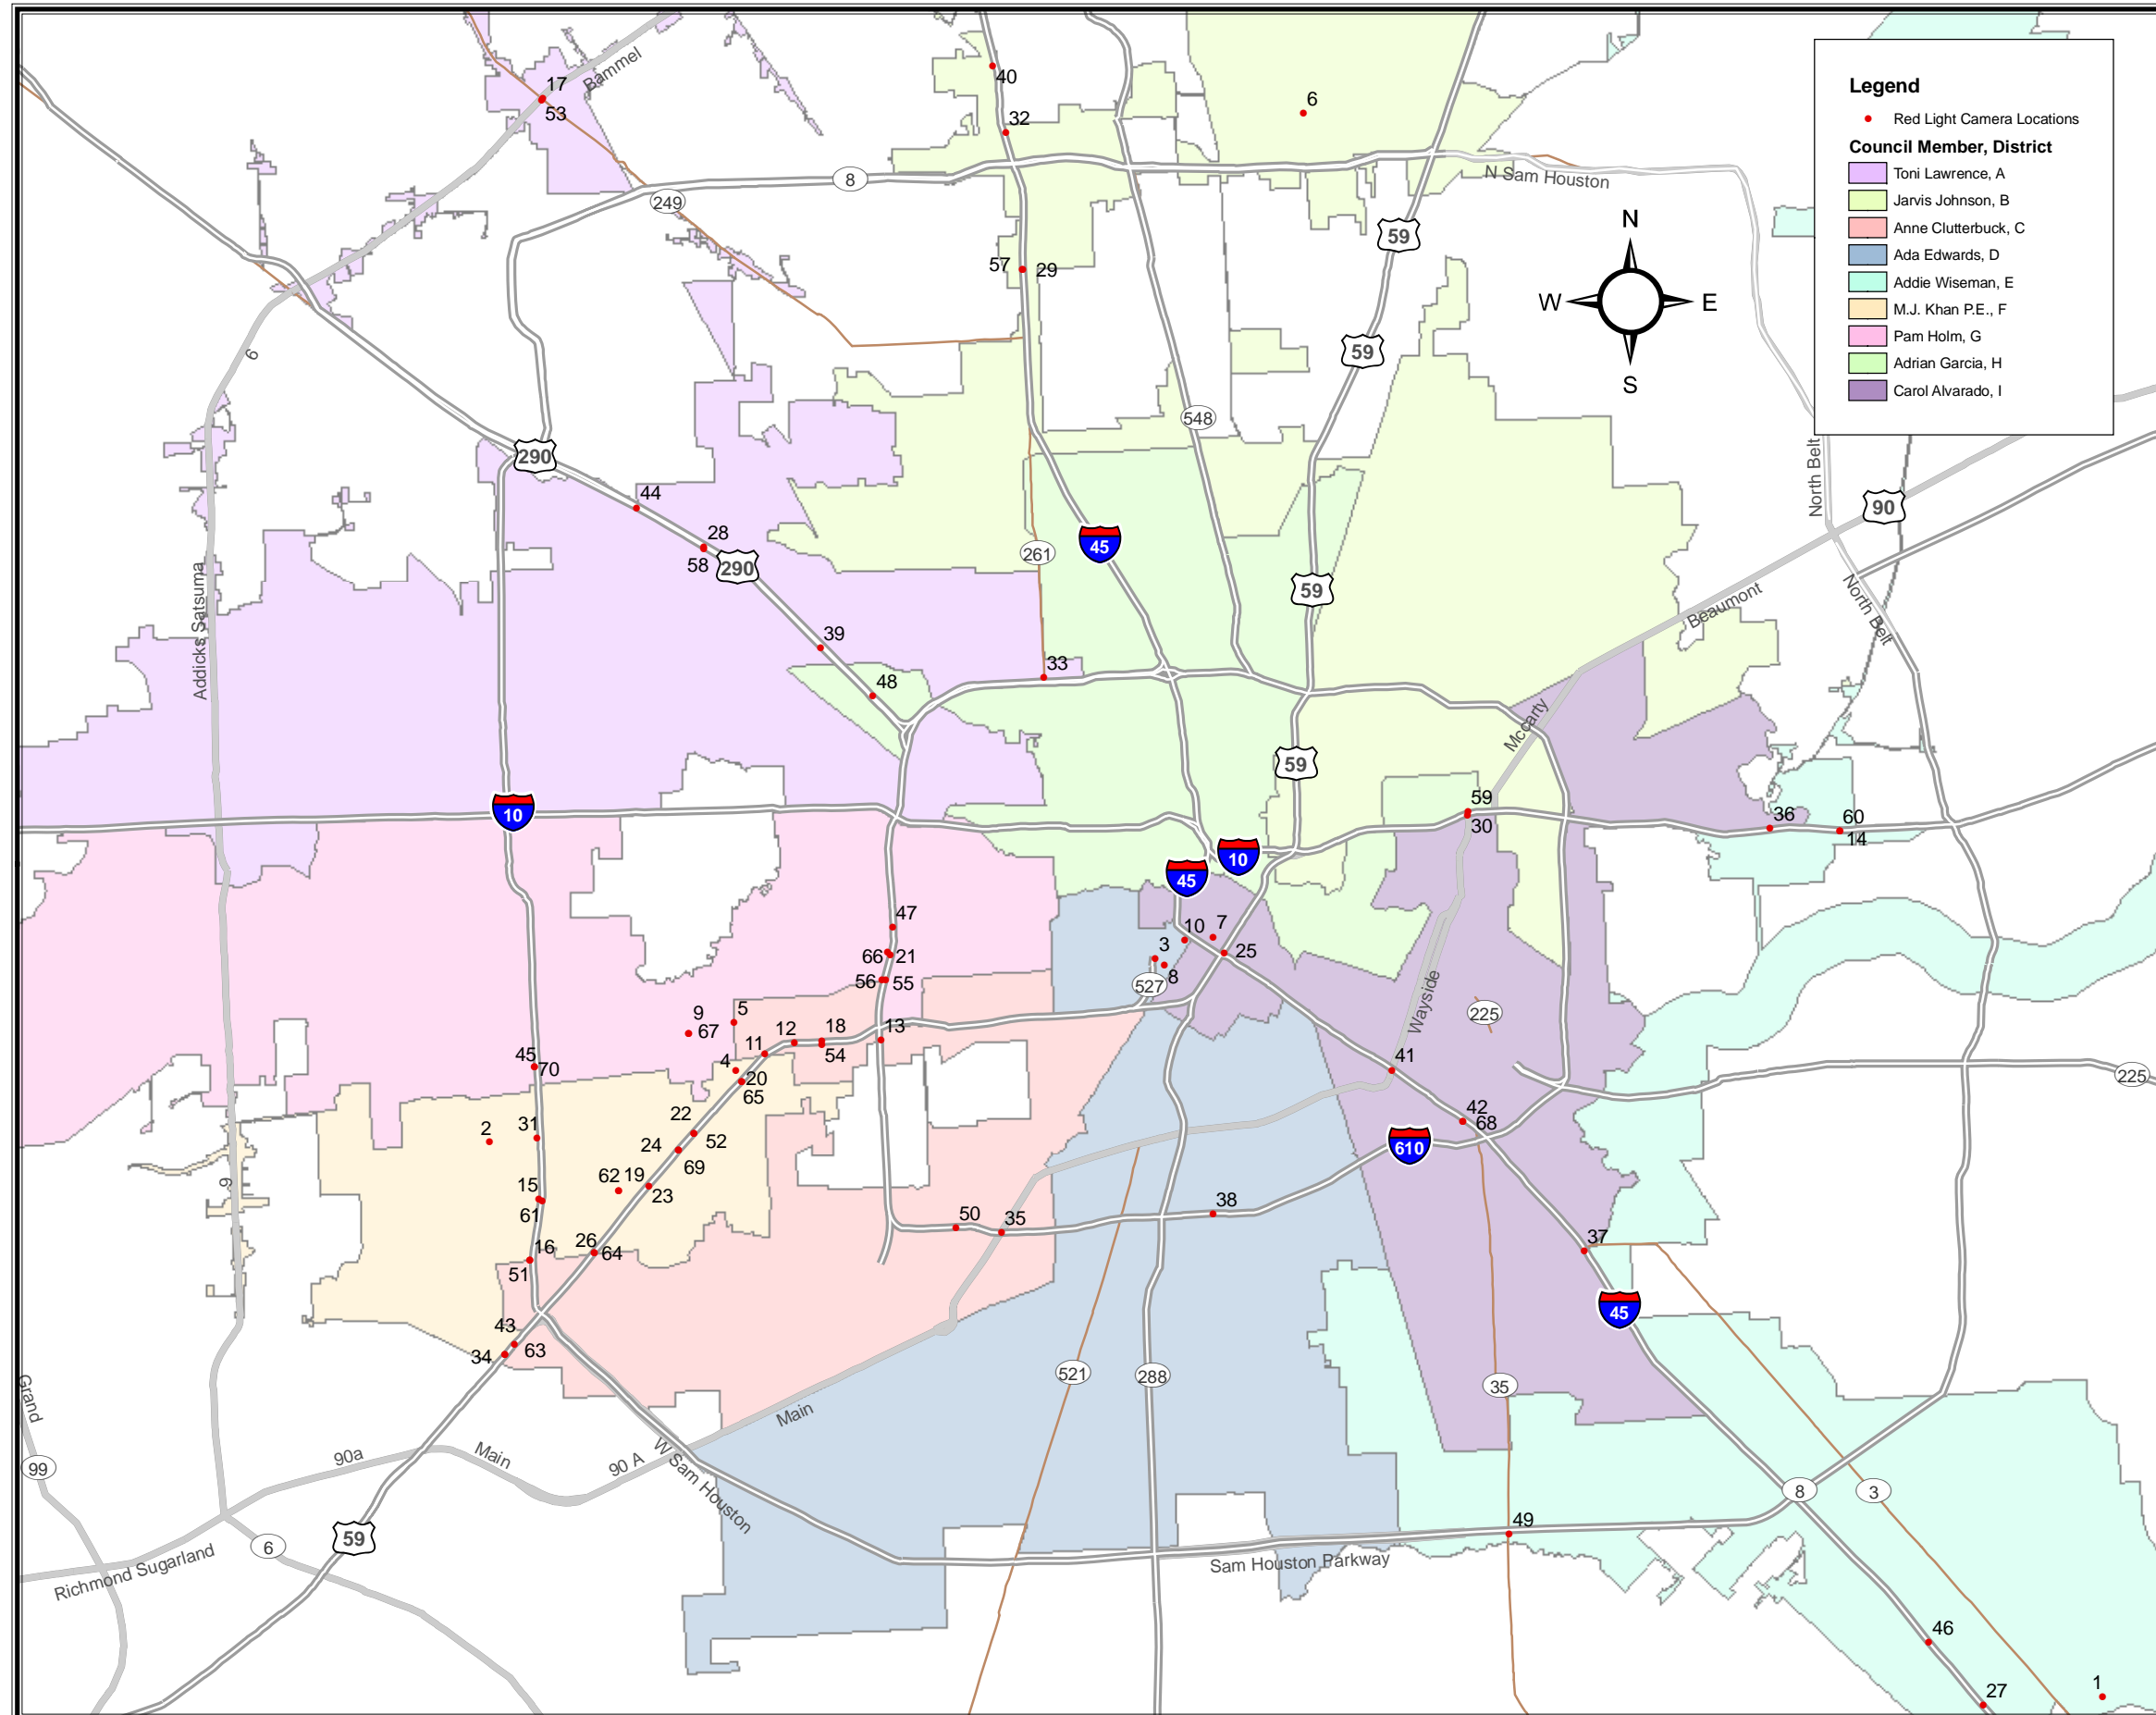

City of Houston Photo Red Light Camera Enforcement Program

No	Red Light Camera Locations
1	W/B Bay Area Blvd. @ El Camino Real
2	W/B Bellaire Blvd. @ Wilcrest Dr.
3	N/B Brazos St. @ Elgin St.
4	W/B Harwin St. @ Hillcroft Avenue
5	E/B Richmond Avenue @ Hillcroft Avenue
6	N/B John F Kennedy Blvd. @ Greens Rd.
7	W/B Pease @ La Branch
8	S/B Milam St. @ Elgin St.
9	E/B Richmond Avenue @ Dunvale Dr.
10	N/B Travis St. @ Webster St.
11	E/B Westpark @ Southwest Freeway, West Service Rd.
12	Southwest Freeway, East Service Rd. @ Fountainview
13	E/B Westheimer @ West Loop South, West Service Rd.
14	East Freeway, W/B Service Rd. @ Uvalde
15	S/B Sam Houston Pky., South Service Rd. @ Beechnut
16	W/B Bissonnet @ West Sam Houston Pky. South, East Service Rd.
17	W/B FM 1960 West @ Tomball Pky., East Service Rd.
18	S/B Chimney Rock @ Southwest Freeway, West Service Rd.
19	S/B South Gessner @ Beechnut
20	S/E Hillcroft @ Southwest Freeway, West Service Rd.
21	West Loop South, East Service Rd. @ San Felipe
22	S/B Southwest Freeway, West Service Rd. @ Bellaire Blvd.
23	S/B Southwest Freeway, West Service Rd. @ Beechnut
24	N/B Southwest Freeway, East Service Rd. @ Fondren
25	N/B Chartres @ St. Joseph's Pky.
26	W/B Bissonnet @ Southwest Freeway, East Service Rd.
27	E/B El Dorado @ Gulf Freeway, East Service Rd.
28	N/B Hollister @ Northwest Freeway, West Service Rd.
29	E/B West Rd. @ North Freeway, West Service Rd.
30	S/B North Wayside @ East Freeway, North Service Rd.
31	S/B West Sam Houston Pky. South, West Service Rd. @ Bellaire Blvd.
32	W/B Greens Rd. @ North Freeway, East Service Rd.
33	N/B North Shepherd Dr. @ North Loop West, South Service Rd.
34	S/B Southwest Freeway, West Service Rd. @ Wilcrest
35	N/B Main St. @ South Loop West, South Service Rd.
36	W/B East Freeway, North Service Rd. @ Normandy
37	W/B Monroe @ Gulf Freeway, East Service Rd.
38	S/B Scott @ South Loop East, North Service Rd.
39	N/B Antoine @ Northwest Freeway, West Service Rd.
40	S/B North Freeway, West Service Rd. @ West Rankin Rd.
41	N/B South Wayside @ Gulf Freeway, West Service Rd.
42	N/B Woodridge @ Gulf Freeway, West Service Rd.
43	W/B West Belfort Avenue @ Southwest Freeway, East Service Rd.
44	N/B Fairbanks-North Houston @ Northwest Freeway, West Service Rd.
45	N/B West Sam Houston Pky. South, East Service Rd. @ Westpark Dr.
46	E/B FM 2351 @ Gulf Freeway, West Service Rd.
47	E/B South Post Oak Blvd. @ West Loop South, West Service Rd.
48	N/B Northwest Freeway, East Service Rd. @ Mangum Rd.
49	W/B South Sam Houston Pky. East, North Service Rd. @ Telephone Rd.
50	S/B Stella Link Rd. @ South Loop West, North Service Rd.
51	E/B Bissonnet @ West Sam Houston Pky. South, West Service Rd.
52	N/B Southwest Freeway, East Service Rd. @ Bellaire Blvd.
53	S/B Tomball Pky., West Service Rd. @ F.M. 1960 West
54	N/B Chimney Rock @ Southwest Freeway, East Service Rd.
55	W/B Westheimer @ West Loop South, East Service Rd.
56	S/B West Loop South, West Service Rd. @ Westheimer
57	W/B West Rd. @ North Freeway, East Service Rd.
58	S/B Hollister @ Northwest Freeway, East Service Rd.
59	N/B North Wayside @ East Freeway, South Service Rd.
60	E/B East Freeway, South Service Rd. @ Market St.
61	E/B Beechnut @ West Sam Houston Pky. South, West Service Rd.
62	E/B Beechnut @ South Gessner
63	N/B Wilcrest @ Southwest Freeway, East Service Rd.
64	E/B Bissonnet @ Southwest Freeway, West Service Rd.
65	N/B Hillcroft @ Southwest Freeway, East Service Rd.
66	S/B West Loop South, West Service Rd. @ San Felipe
67	W/B Richmond Ave. @ Dunvale
68	S/B Woodridge @ Gulf Freeway, East Service Rd.
69	S/B Southwest Freeway, West Service Rd. @ Fondren
70	S/B West Sam Houston Pky. South, West Service Rd. @ Westpark Dr.